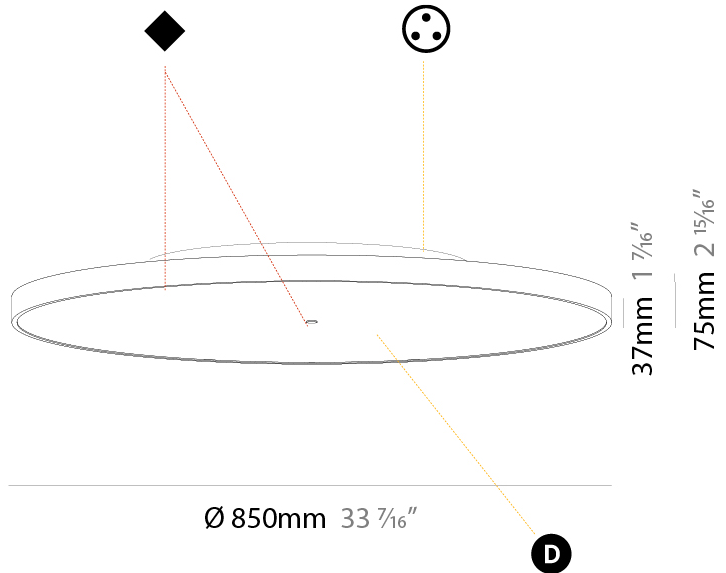

GENERAL

Series: Sign Diva
Subseries: Sign Diva Korona
Brand: Prolicht
Division: Architectural
Mounting Type: Surface
Mounting Location: Ceiling
Subcategory: Ambient

PHYSICAL

Shape: Round
Diameter (mm): 850
Diameter (in): 33 7/16
Height (mm): 89
Height (in): 3 1/2
Light Distribution: Direct / Indirect
Weight (kg): 13.283
Weight (lbs): 29.284
Diffuser: Direct - PMMA - Opal/Micro-Prism/Sparkling Secret/Vintage Industrial / Indirect - White/Yellow/Orange/Red/Blue/Green
Fixture Finish: SSR / BKV / CWI / CRY / HAB / UFT / ITA / RUA / FTG / MYG / LOD / PUS / FRO / FUP / KIA / POP / BLS / SPG / MEY / GOH / GUM / CHC / COM / ABZ / JAG / OBR / MOS / ROR
Fixture Material: Extruded Aluminum / Steel

ELECTRICAL

Lamp Type: LED (Zhaga Standard)
Input Wattage (W): 96.8
Total Output Wattage (W): 76.8
Dimming: Tri-Mode (Non-Dimming and Phase Dimming (120Vac only) and 0-10V Dimming)
Driver Included: Yes
Driver Location: Integrated
Driver Type: Constant Current - Universal
Driver Class: Class 2
Input Voltage (V): 120 - 277
Constant Current (MA): 600

LED

Color Temperature (°K): 3000 / 3500 / 4000
Max. Delivered Lumen (lm): 11160 / 11388 / 11620
CRI: >90 CRI
Lamp Life (hrs): 50000

OPTICAL

RATINGS AND CERTIFICATIONS

Certified By: Certified for North American Standards
IP rating: IP20

PROJECT
TYPE
SPECIFIER
QUANTITY
DATE