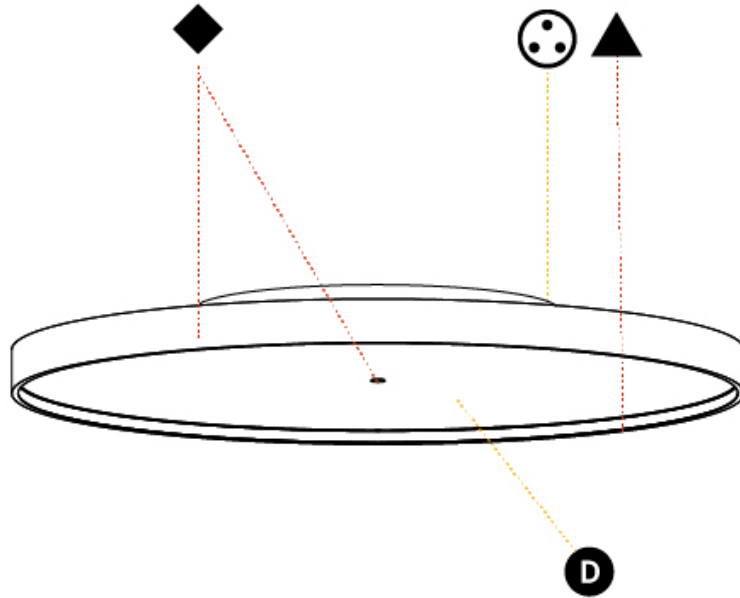

SIGN DIVA SURFACE

A3D088-

PROJECT
TYPE
SPECIFIER
QUANTITY
DATE