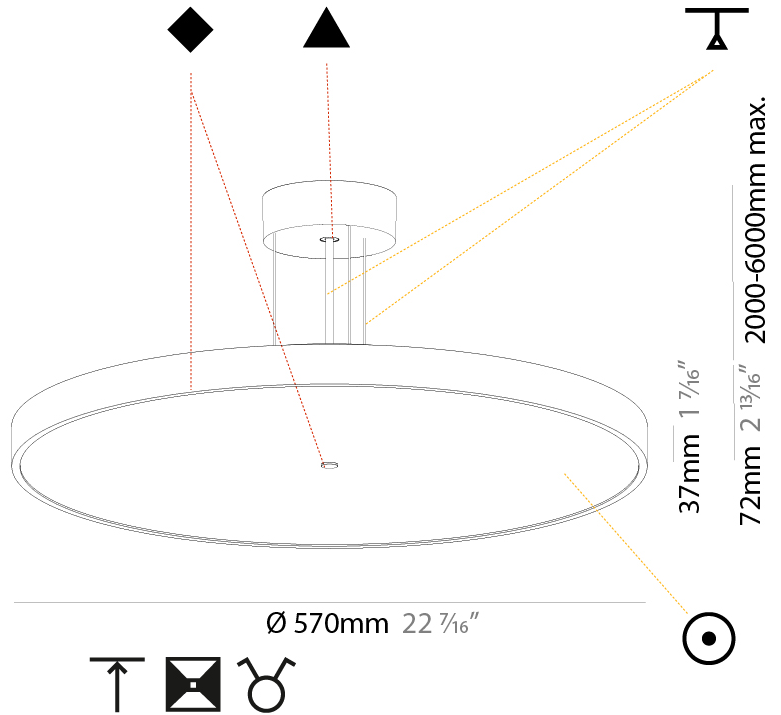

GENERAL

Series: Sign Diva
Subseries: Sign Diva
Brand: Prolicht
Division: Architectural
Mounting Type: Suspension
Mounting Location: Ceiling
Subcategory: Pendant

PHYSICAL

Shape: Round
Diameter (mm): 570
Diameter (in): 22 7/16
Height (mm): 72
Height (in): 2 13/16
Max. Overall Height (mm): 6072
Max. Overall Height (in): 239 7/16
Light Distribution: Direct / Indirect
Weight (kg): 8.548
Weight (lbs): 18.85
Diffuser: [PMMA - Opal / Micro-Prism / Sparkling Secret / Vintage Industrial with Shine Ring](#)
Fixture Finish: [SSR / BKV / CWI / CRY / HAB / UFT / ITA / RUA / FTG / MYG / LOD / PUS / FRO / FUP / KIA / POP / BLS / SPG / MEY / GOH / GUM / CHC / COM / ABZ / JAG / OBR / MOS / ROR](#)
Fixture Material: [Extruded Aluminum / Steel](#)
Cable Details: [2000mm or 6000mm Transparent Cable](#)

ELECTRICAL

Lamp Type: LED (Zhaga Standard)
Input Wattage (W): 80.3
Total Output Wattage (W): 53 / 18
Dimming: [Tri-Mode (Non-Dimming and Phase Dimming (120Vac only) and 0-10V Dimming)](#)
Driver Included: Yes
Driver Location: Integrated
Driver Type: Constant Current - Universal
Driver Class: Class 2
Input Voltage (V): 120 - 277
Constant Current (MA): 350

LED

[Color Temperature (°K): 2700 / 3000 / 3500 / 4000](#)
Max. Delivered Lumen (lm): 6110 / 7650 / 7801 / 7960
CRI: >90 CRI
Lamp Life (hrs): 50000

OPTICAL

RATINGS AND CERTIFICATIONS

Certified By: Certified for North American Standards
IP rating: IP20

PROJECT
TYPE
SPECIFIER
QUANTITY
DATE