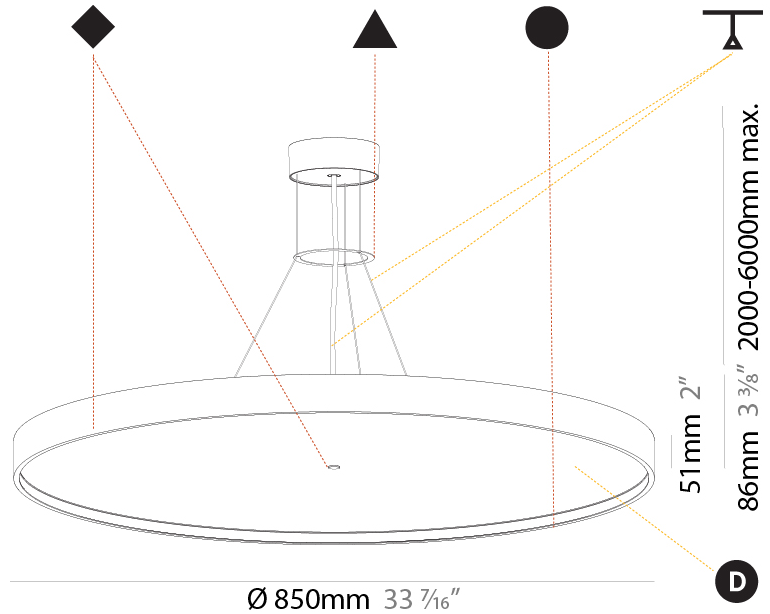

GENERAL

Series: Sign Diva
Subseries: Sign Diva Korona
Brand: Prolicht
Division: Architectural
Mounting Type: Suspension
Mounting Location: Ceiling
Subcategory: Pendant

PHYSICAL

Shape: Round
Diameter (mm): 850
Diameter (in): 33 7/16
Height (mm): 86
Height (in): 3 3/8
Max. Overall Height (mm): 2086
Max. Overall Height (in): 82 7/8
Light Distribution: Direct / Indirect
Weight (kg): 15.251
Weight (lbs): 33.62
Diffuser: PMMA - Opal / Micro-Prism / Sparkling Secret / Vintage Industrial
Fixture Finish: SSR / BKV / CWI / CRY / HAB / UFT / ITA / RUA / FTG / MYG / LOD / PUS / FRO / FUP / KIA / POP / BLS / SPG / MEY / GOH / GUM / CHC / COM / ABZ / JAG / OBR / MOS / ROR
Fixture Material: Extruded Aluminum / Steel
Cable Details: 2000mm or 6000mm Transparent Cable

ELECTRICAL

Lamp Type: LED (Zhaga Standard)
Input Wattage (W): 118.8
Total Output Wattage (W): 76.8 / 18
Dimming: Tri-Mode (Non-Dimming and Phase Dimming (120Vac only) and 0-10V Dimming)
Driver Included: Yes
Driver Location: Integrated
Driver Type: Constant Current - Universal
Driver Class: Class 2
Input Voltage (V): 120 - 277
Constant Current (MA): 600 / 350

LED

Color Temperature (°K): 2700 / 3000 / 3500 / 4000
Max. Delivered Lumen (lm): 10450 / 10854 / 12325 / 12577
Nominal Lumen (lm): 13561 / 14178 / 16100 / 16429
CRI: >90 CRI
Lamp Life (hrs): 50000

OPTICAL

RATINGS AND CERTIFICATIONS

Certified By: Certified for North American Standards
IP rating: IP20