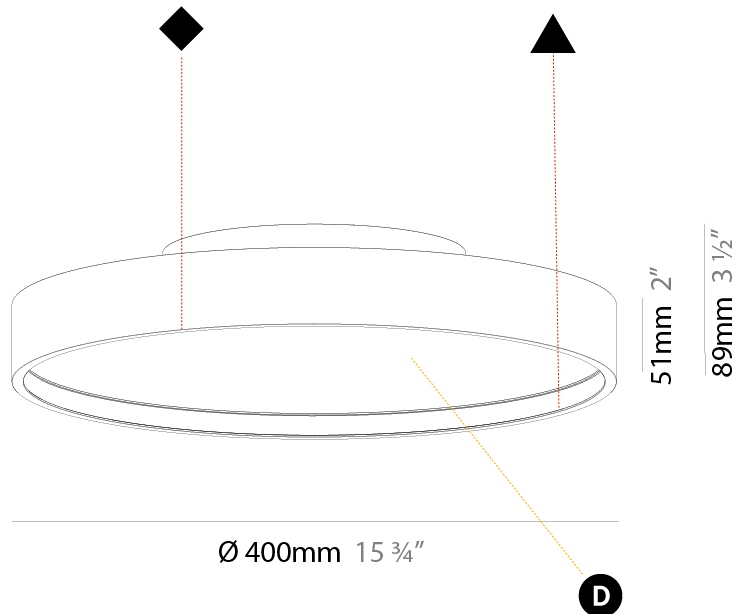

1. To build a product code in our configurator select the specify button on the base model # product page
2. To build a manual product code on this datasheet choose from the options listed below in blue font and add the suffix to the base model #

GENERAL

Series: Sign Diva
Subseries: Sign Diva Korona
Brand: Prolicht
Division: Architectural
Mounting Type: Surface
Mounting Location: Ceiling
Subcategory: Ambient

PHYSICAL

Shape: Round
Diameter (mm): 400
Diameter (in): 15 3/4
Height (mm): 89
Height (in): 3 1/2
Light Distribution: Direct
Weight (kg): 2.636
Weight (lbs): 5.811
Diffuser: [PMMA - Opal/Micro-Prism/Sparkling Secret/Vintage Industrial](#)
Fixture Finish: [SSR / BKV / CWI / CRY / HAB / UFT / ITA / RUA / FTG / MYG / LOD / PUS / FRO / FUP / KIA / POP / BLS / SPG / MEY / GOH / GUM / CHC / COM / ABZ / JAG / OBR / MOS / ROR](#)
Fixture Material: Extruded Aluminum / Steel

ELECTRICAL

Lamp Type: LED (Zhaga Standard)
Input Wattage (W): 19.8
Total Output Wattage (W): 16
Dimming: [Tri-Mode (Non-Dimming and Phase Dimming (120Vac only) and 0-10V Dimming)](#)
Driver Included: Yes
Driver Location: Integrated
Driver Type: Constant Current - Universal
Driver Class: Class 2
Input Voltage (V): 120 - 277
Constant Current (MA): 500

LED

[Color Temperature (°K): 3000 / 3500 / 4000](#)
Max. Delivered Lumen (lm): 2260 / 2293 / 2340
CRI: >90 CRI
Lamp Life (hrs): 50000

OPTICAL

RATINGS AND CERTIFICATIONS

Certified By: Certified for North American Standards
IP rating: IP20